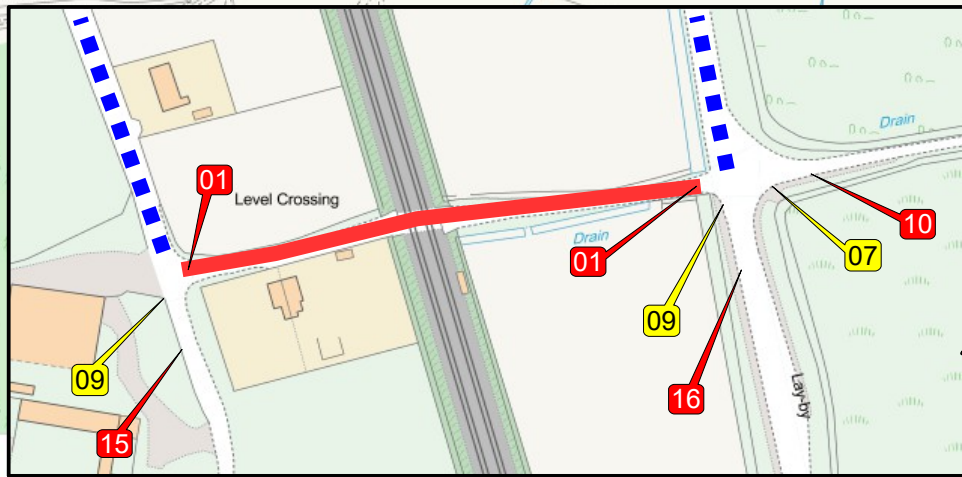

**PEMBREY
SA16 0HJ**

Motor Sports Centre

.PEN Y BEDD ROAD.

.A484.

ROAD CLOSED		18
DIVERSION ROUTE		17

<p>RYBUDD YMLAEN LLAW BYDD Y FFORDD HON AR GAU O --/-- TAN --/-- ADVANCE WARNING THIS ROAD WILL BE CLOSED FROM --/-- TO --/--</p> <p>ON SITE 7 DAYS PRIOR OF CLOSURE</p>	 01	<p>FFORD O'CH BLAEN AU GAU MYNEDIAD I BRESWYLWYR YU UNIG ROAD AHEAD CLOSED RESIDENT ACCESS ONLY</p>	 02	 03	 04	 05	 06	 07	 08	 09	 10	 11	 12	 13	 14	 15	 16	 17	 18
	<p>MINIMUM x HEIGHT TO BE 60 mm --/-- SIGN BOARDS TO BE MINIMUM 1050 mm -750 mm</p>																		